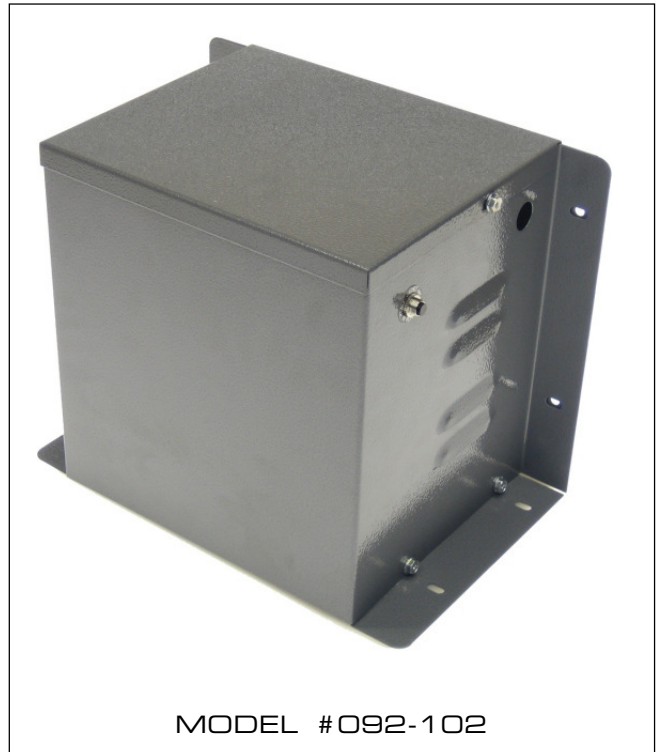

PORTO-SAFE

PORTABLE UNIT FOR TEMPORARY SITES

MODEL #091-129-ST-RCD

COMPLETE UNIT FITTED WITH CABLES

READY TO USE

DURABLE CONSTRUCTION

WEATHERPROOF TO IP65

ARCTIC OUTDOOR GRADE CABLES

EASILY PORTABLE WITH CARRYING HANDLE

BRITISH BUILT

The Porto-Safe is an optional stand fitted with the Auto-Safe and mains cables for use at temporary vehicle locations. It is fitted with 4 metres of supply cable and a RCD plug (230 volt units), with 8 metres of output cable.

The stand is powder coat finished with a cable tidy fitted.

Available for 115volt and 230 volt applications. Specify when ordering.

110V TRANSFORMER

230V TO 110V SAFETY ISOLATING INDUSTRIAL TRANSFORMER

MODEL #092-102

VERY HIGH EFFICIENCY WITH ULTRA-LOW OFF-LOAD CURRENT DRAW

WALL OR FLOOR MOUNTABLE

CENTRE TAP TO EARTH

PUSH TO RESET THERMAL OVERLOAD CUT-OUT

SURGE LIMITER

1 X 110V OUTPUT SCREW TERMINAL

POWDER COATED STEEL HOUSING